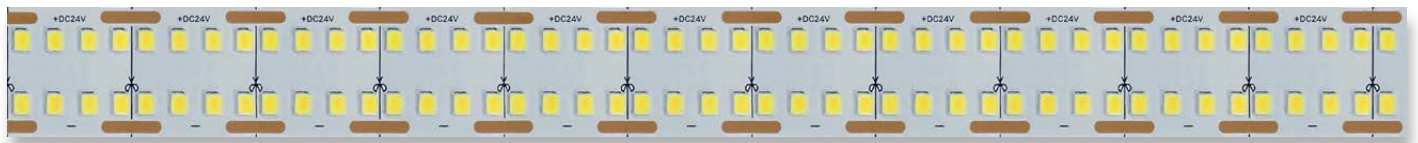

HiROPE360XL-24

24V | 352 LED/Meter

להתקנה על פרופיל אלומיניום בלבד | חיתוך כל 22.7 מ"מ | רוחב פס 20 מ"מ