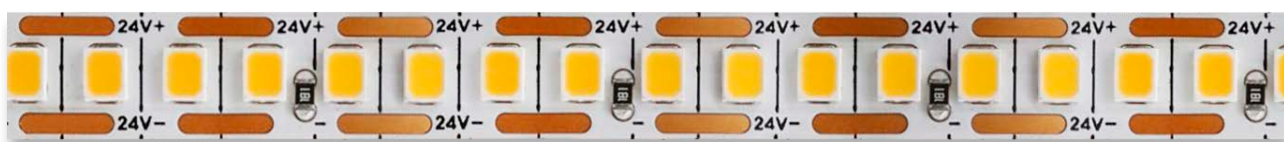

HiROPE

ARCHITECTURAL OUTDOOR LIGHTING

פס לדים מקצועי

- סרט לד גמיש במתח 24V / 48V
- גווני אור לבחירה: 2000K / 2400K / 2700K / 3000K / 4100K / 5700K
- ביצועי אור מעולים, דבק תרמי כחול, להתקנה על פרופילי אלומיניום בלבד
- אחריות 5 שנים.