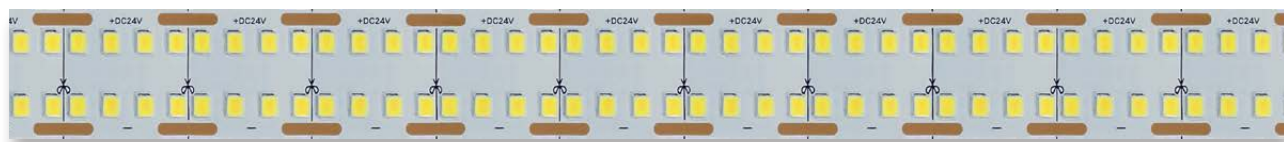

HiROPE

ARCHITECTURAL OUTDOOR LIGHTING

פס לדים מקצועי

- סרט לד גמיש במתח 24V / 48V
- גווני אור לבחירה: 2000K / 2400K / 2700K / 3000K / 4100K / 5700K
- ביצועי אור מעולים, דבק תרמי כחול, להתקנה על פרופילי אלומיניום בלבד
- אחריות 5 שנים.